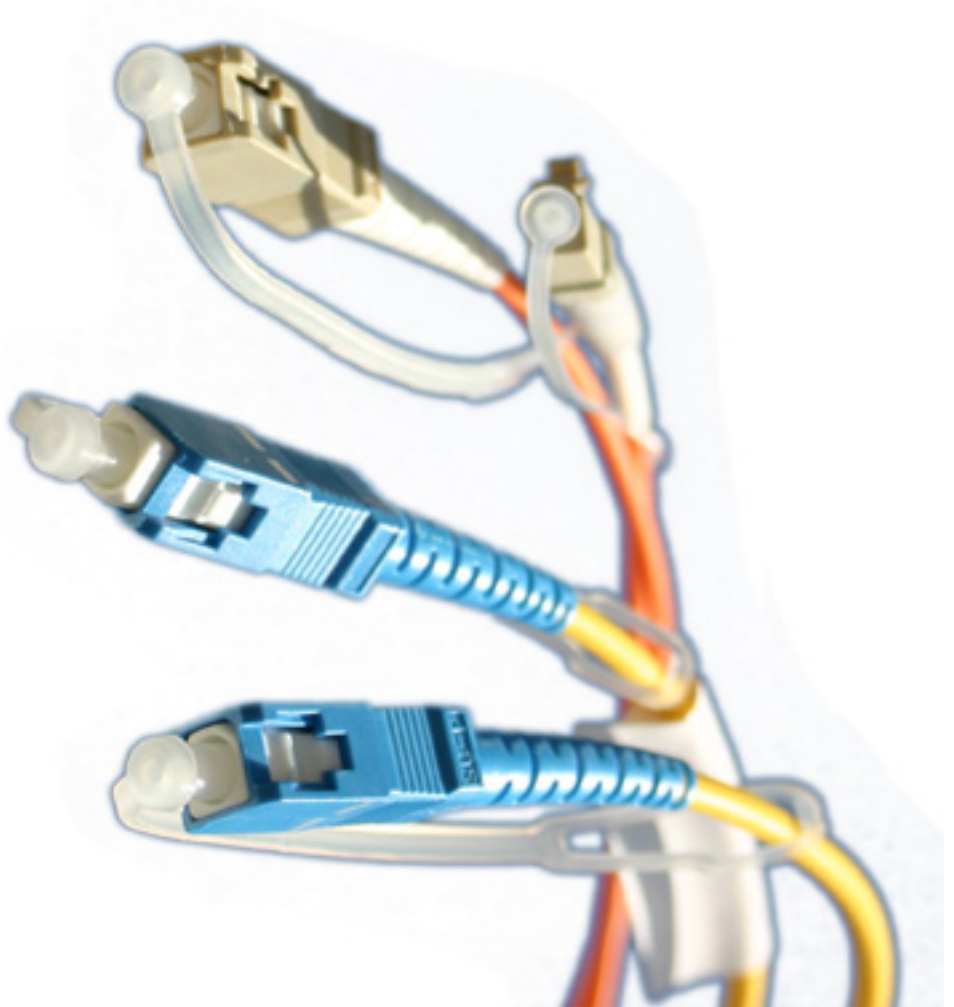

Raratelecom

RaRa Telecom Supply

FIBER OPTIC CONNECTIVITY

We specialize in high-performance fiber optic cabling and patch panels. Most of our cable assemblies are custom made but shipped as fast as if they were in stock. With your ever increasing bandwidth needs we can help with fast, reliable and a cost effective fiber solutions. We excel in the following areas: Bulk OEM fiber assembly orders. No order is too large and we pride ourselves on our speed of service. We will brand our products with your name and specifications. Last minute requests. We have proven ourselves numerous times to our customers by performing impossible delivery times. Quality. We only use top quality raw products and assemblies. Our custom fiber assemblies are backed by a 5 year warranty on materials and workmanship.