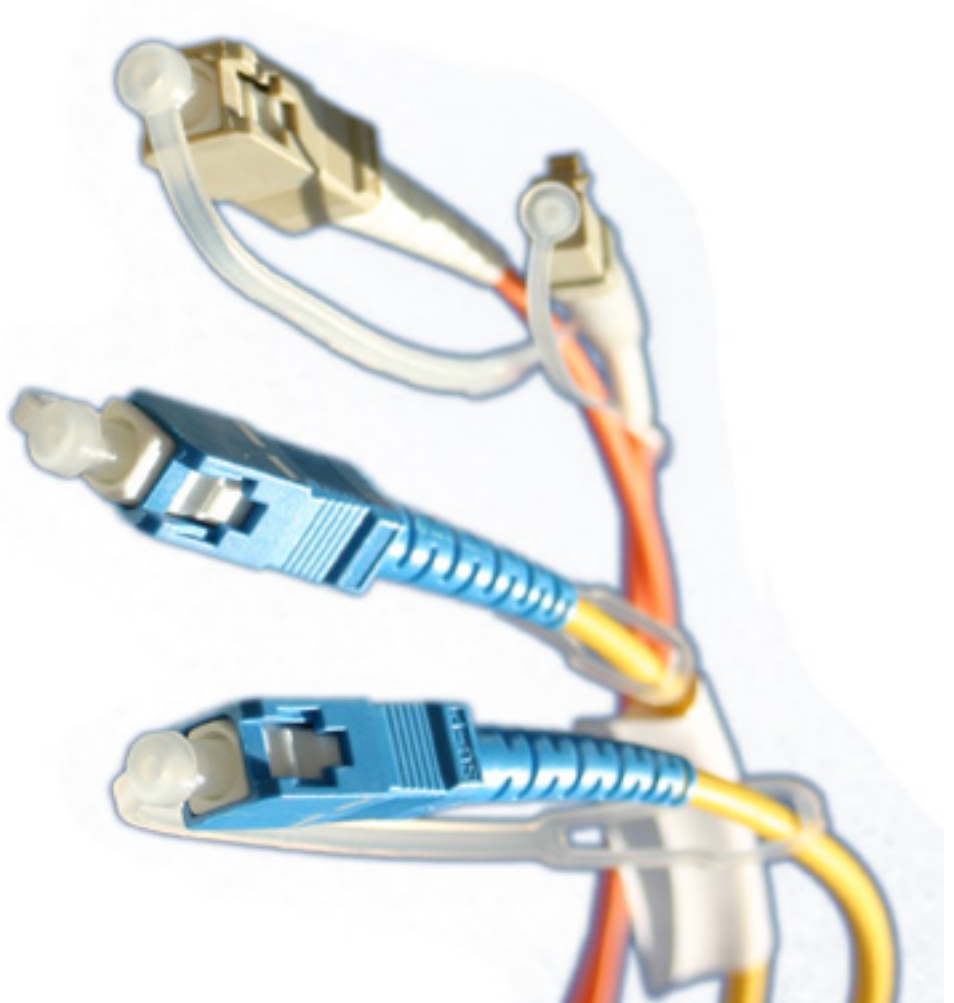

Raratelecom

RaRa Telecom Supply

FIBER OPTIC CONNECTIVITY

We specialize in high-performance fiber optic cabling and patch panels. Most of our cable assemblies are custom made but shipped as fast as if they were in stock. With your ever increasing bandwidth needs we can help with fast, reliable and a cost effective fiber solutions. We excel in the following areas: Bulk OEM fiber assembly orders. No order is too large and we pride ourselves on our speed of service. We will brand our products with your name and specifications. Last minute requests. We have proven ourselves numerous times to our customers by performing impossible delivery times. Quality. We only use top quality raw products and assemblies. Our custom fiber assemblies are backed by a 5 year warranty on materials and workmanship.